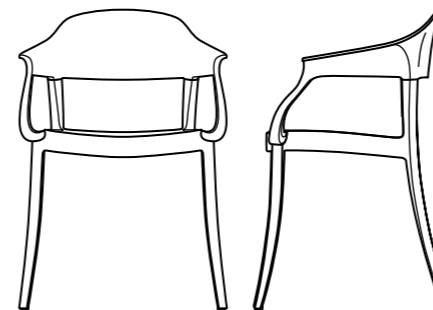

*Beam-type multiple seating system. The beam can
take two, three or four seats, according to
requirements, with the possibility of replacing
seats with white HPL table-top. It is an ideal
solution for very large waiting areas.*

grafici schemi tecnici

diagrams and technical schemes

strass

Misure sedia
Larghezza: 47cm
Profondità: 52cm
Altezza: 82cm
Altezza seduta: 46cm

Chair size
Width : 47cm
Depth: 52cm
Height : 82cm
Seat height: 46cm

Materiali
Seduta e schienale in polipropilene.

Materials
Seat and back in polypropylene.

strass-p

Misure sedia
Larghezza: 56cm
Profondità: 59cm
Altezza: 79cm
Altezza bracciolo: 68/ 74cm
Altezza seduta: 46cm

Chair size
Width : 56cm
Depth: 59cm
Height : 79cm
Arms height: 68/ 74cm
Seat height: 46cm

Materiali
Seduta e schienale in polipropilene.

Materials
Seat and back in polypropylene.

Colori Polipropilene/ Polypropylene colors